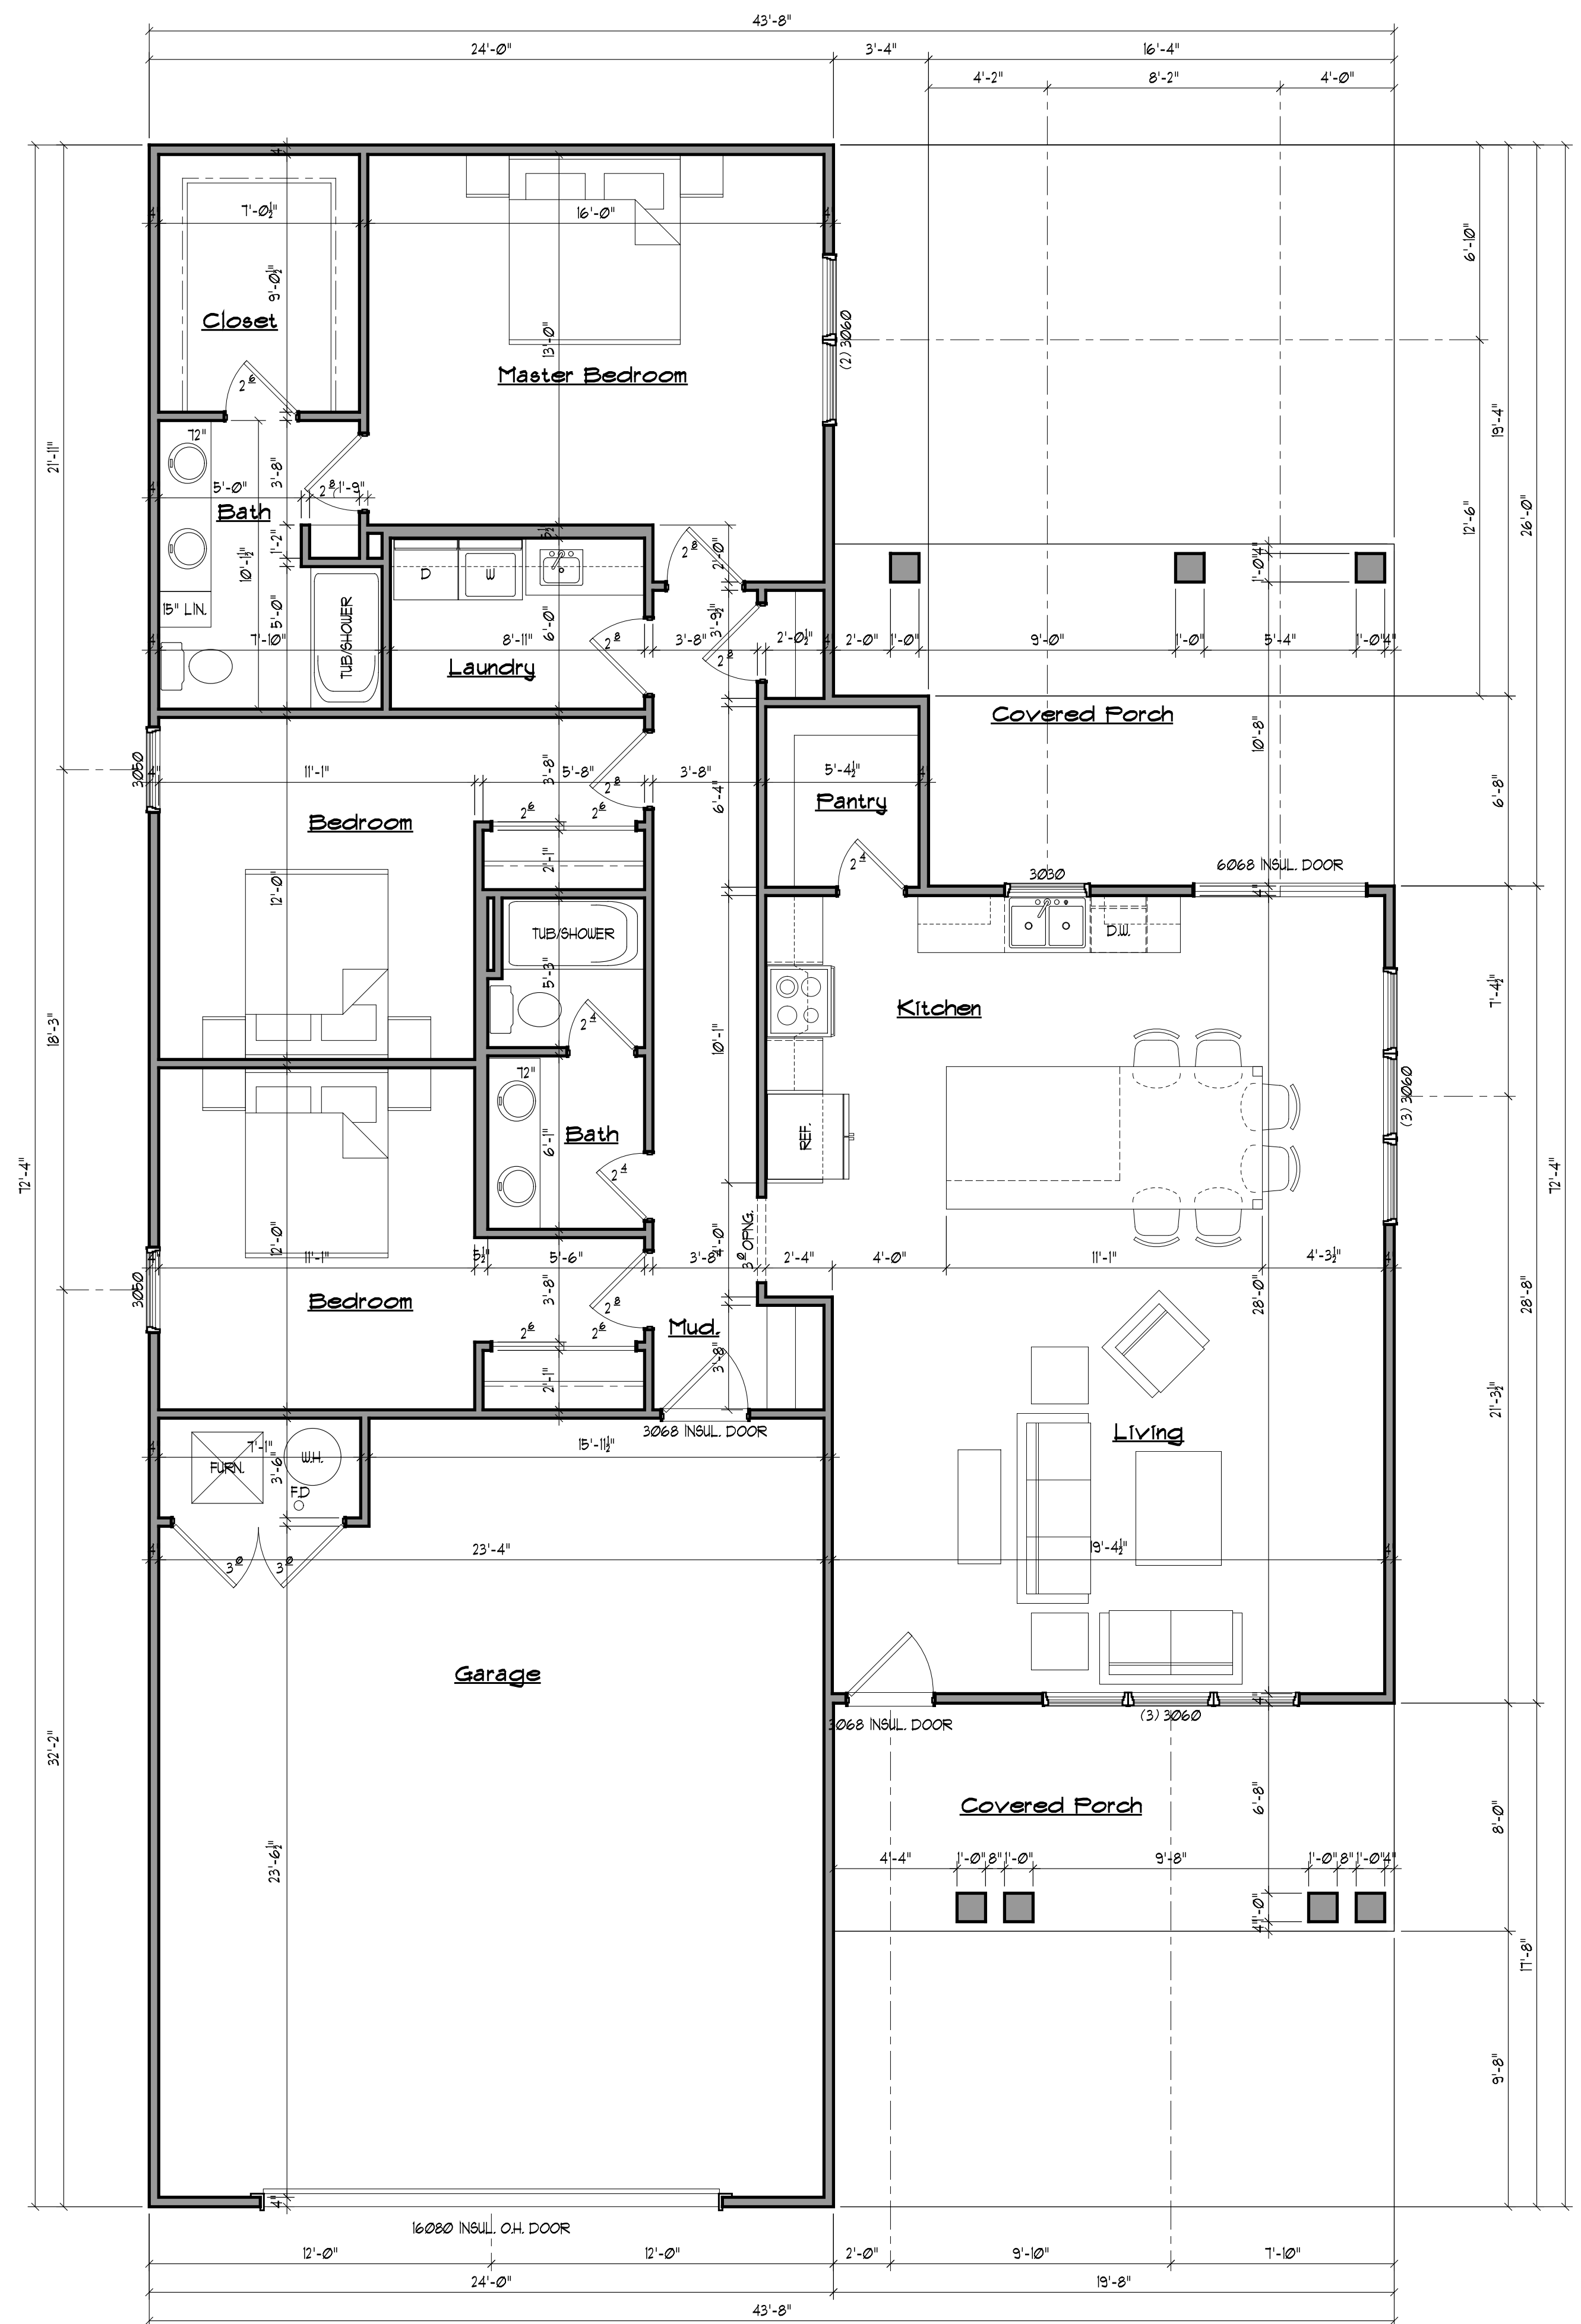

Foundation Plan
SCALE: 1/4" = 1'-0"

First Floor Plan Total Living Area 1654 sq.ft.
SCALE: 1/4" = 1'-0"

Lansdowne UP Development
East St. Louis, IL